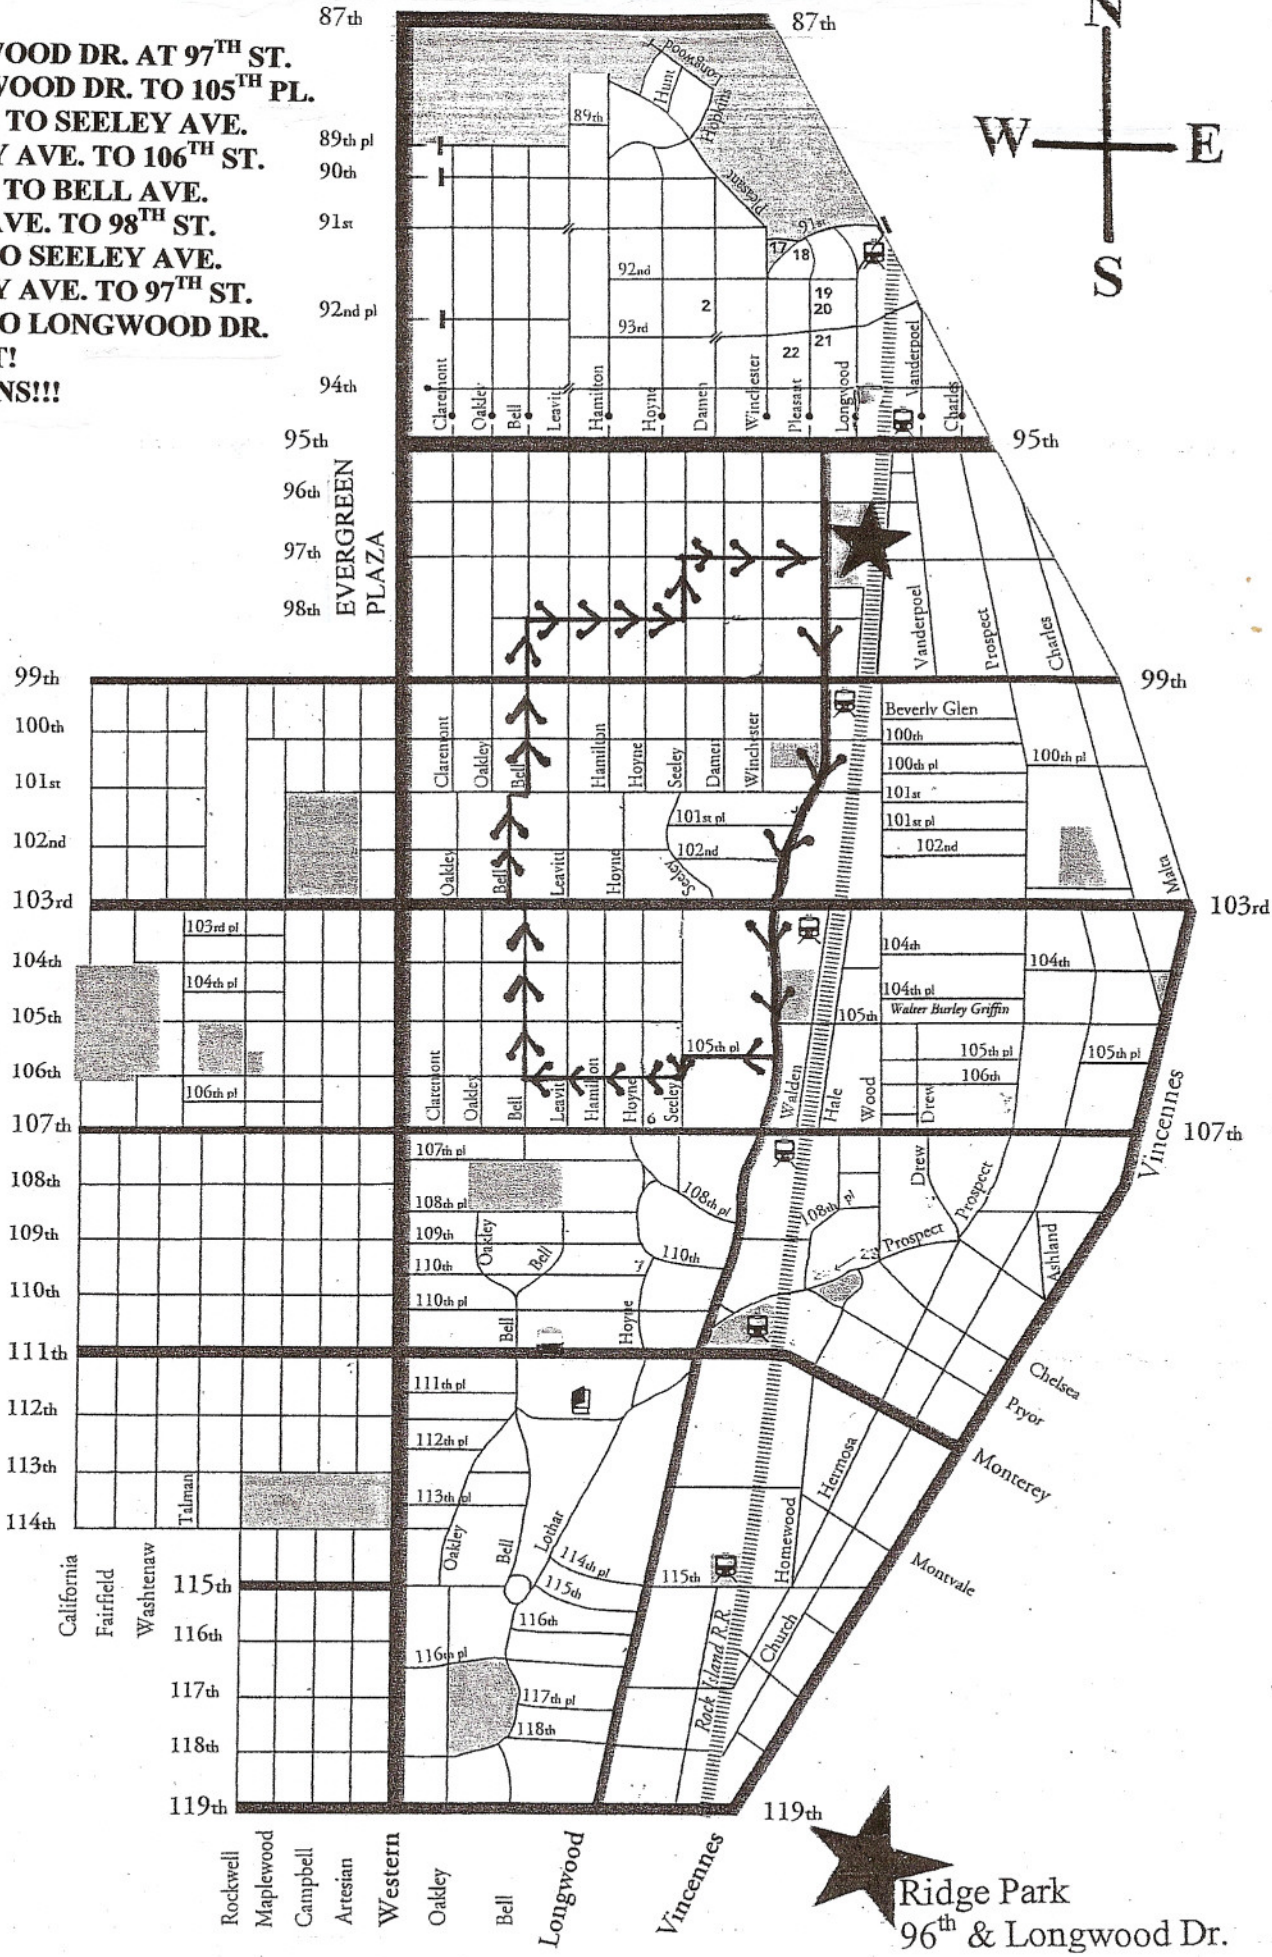

# BEVERLY BREAST CANCER WALK

May 8, 2011

**START ON LONGWOOD DR. AT 97<sup>TH</sup> ST.  
 SOUTH ON LONGWOOD DR. TO 105<sup>TH</sup> PL.  
 WEST ON 105<sup>TH</sup> PL. TO SEELEY AVE.  
 SOUTH ON SEELEY AVE. TO 106<sup>TH</sup> ST.  
 WEST ON 106<sup>TH</sup> ST. TO BELL AVE.  
 NORTH ON BELL AVE. TO 98<sup>TH</sup> ST.  
 EAST ON 98<sup>TH</sup> ST. TO SEELEY AVE.  
 NORTH ON SEELEY AVE. TO 97<sup>TH</sup> ST.  
 EAST ON 97<sup>TH</sup> ST. TO LONGWOOD DR.  
 YEAH - YOU DID IT!  
 CONGRATULATIONS!!!**

**Ridge Park**  
 96<sup>th</sup> & Longwood Dr.